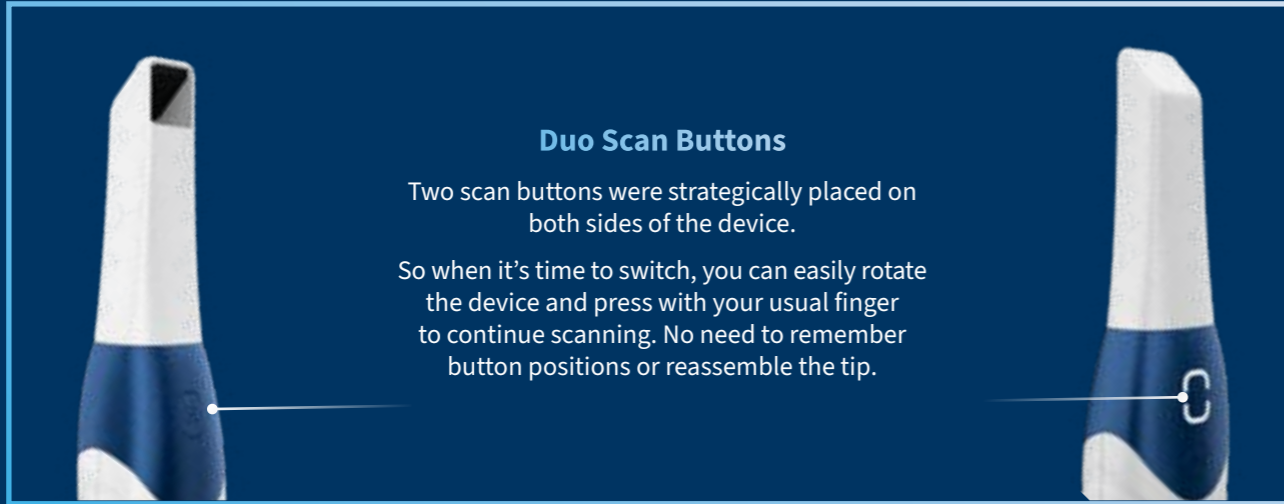

CS 3800
240g

Duo Scan Buttons

Two scan buttons were strategically placed on both sides of the device. So when it's time to switch, you can easily rotate the device and press with your usual finger to continue scanning. No need to remember button positions or reassemble the tip.